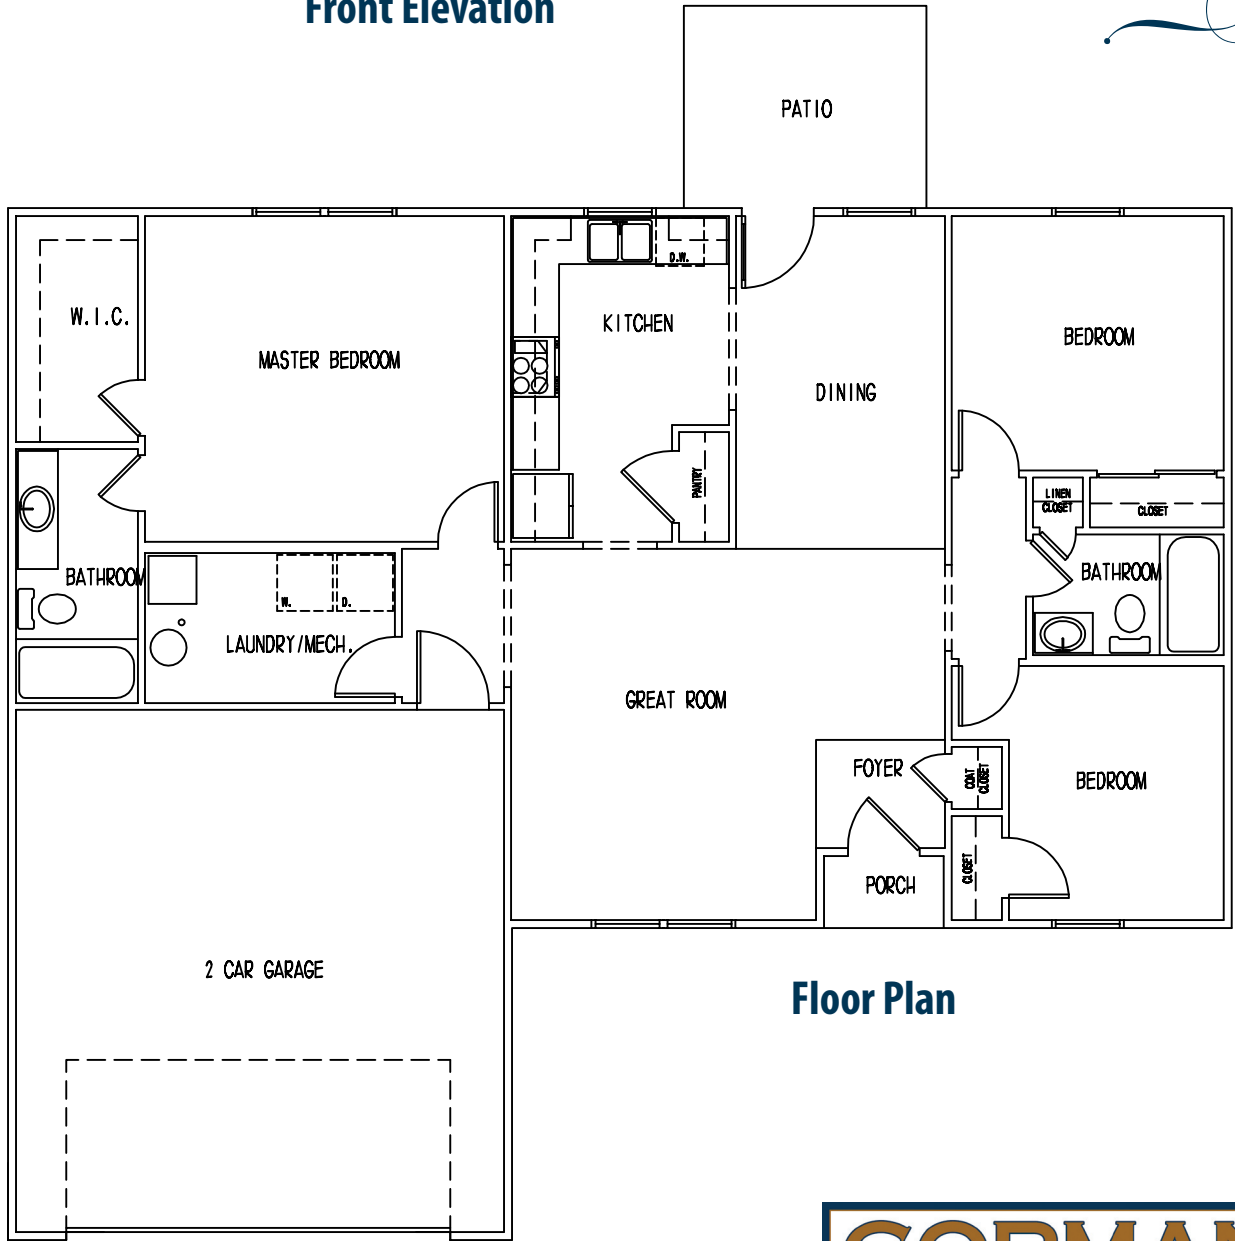

# Whitethorne

The **Whitethorne** boasts a vaulted great room, kitchen and dining area. With an open floorplan and opposing bedrooms, this plan offers plenty of options for your needs. Full basement, side entry garage, and sunroom are just some of the potentials in this design.

**Front Elevation**

**Floor Plan**